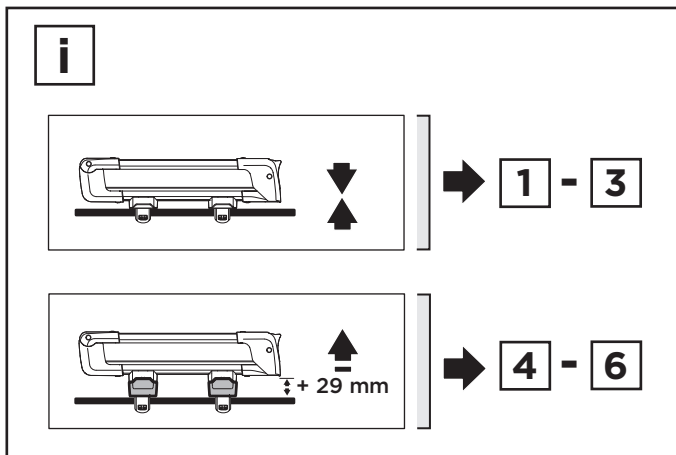

SquareBar Adapter 8897

> Instructions

Thule SquareBar

889700

A6.20150410
501-8074-01

3

6

www.thule.com