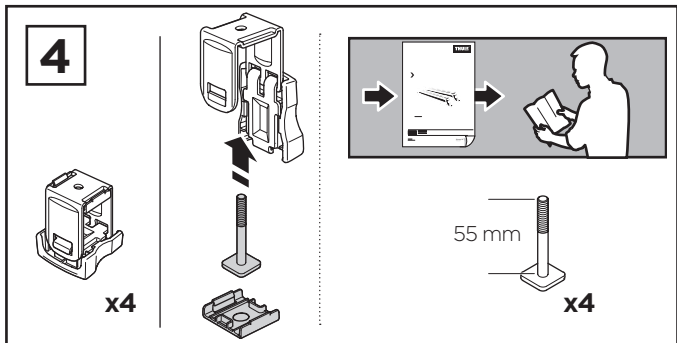

SquareBar Adapter 8897

> Instructions

Thule SquareBar

889700

A6.20150410
501-8074-01

3

6

www.thule.com