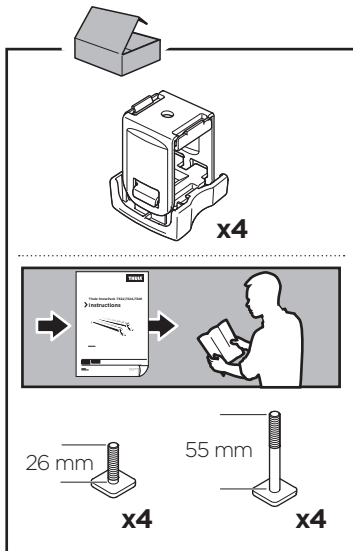

SquareBar Adapter 8897

> Instructions

Thule SquareBar

889700

A6.20150410
501-8074-01

3

6

www.thule.com