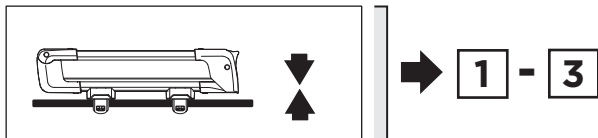

SquareBar Adapter 8897

> Instructions

Thule SquareBar

889700

A6.20150410
501-8074-01

3

6

www.thule.com