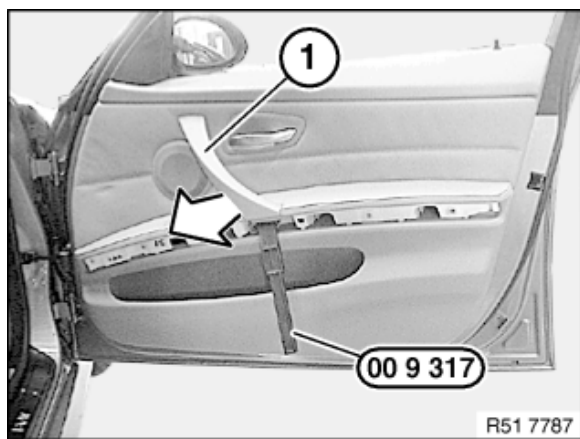

BMW Group - AIR: 2018-10-01 / 08:29
Autorizovaný partner BMW: 42732/01
Model: 330xi
Identifikační číslo vozidla: A029599
Vývojové označení: E90
Kód typu: VD41
Typ vedení: VD41
Číslo objednávky: -

Instrukce oprav

Removing and installing/replacing cover on front door handle (passenger side) (3 PJ)

51 41 017 | REP-REP-RAE9051-5141017 - V.3

51 41 017 Removing and installing/replacing cover on front door handle (passenger side)

Special tools required:

- 00 9 317

Necessary preliminary tasks:

- Remove decorative strip from front door (passenger side)

Lever out cover (1) with special tool 00 9 317.

Installation:

Catches (1) of cover (2) must not be damaged.